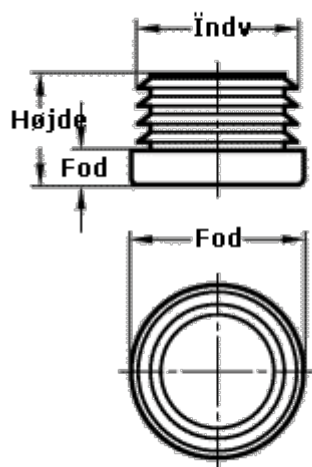

Data Sheet

Article number: 20991D18
Description: E+G tube end plug
GN 991-D18

Measures

Foot diameter	= 18mm
Foot length	= 5mm
Height	= 16mm
Internal tube diameter	= 17mm